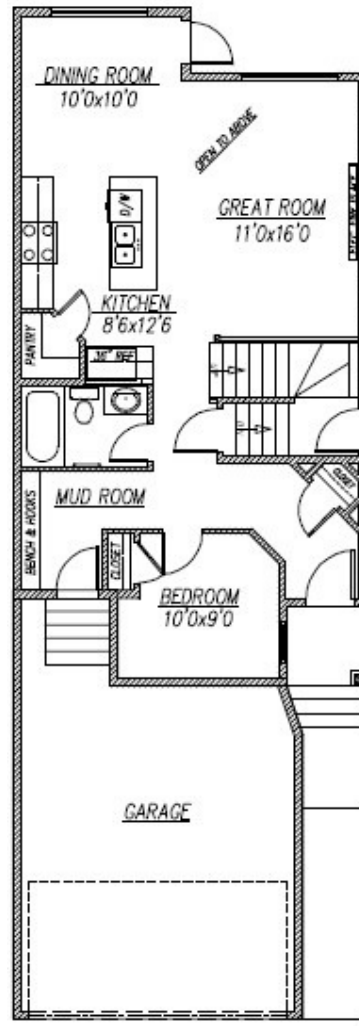

FEATURES:

- 9' ceiling height
- Main floor bedroom and full bathroom
- Double garage attached
- Two-tone kitchen cabinets to ceiling
- Quartz countertops
- LVP flooring on main floor

NOTES:

Emerald

1847 SQFT | 5  3 