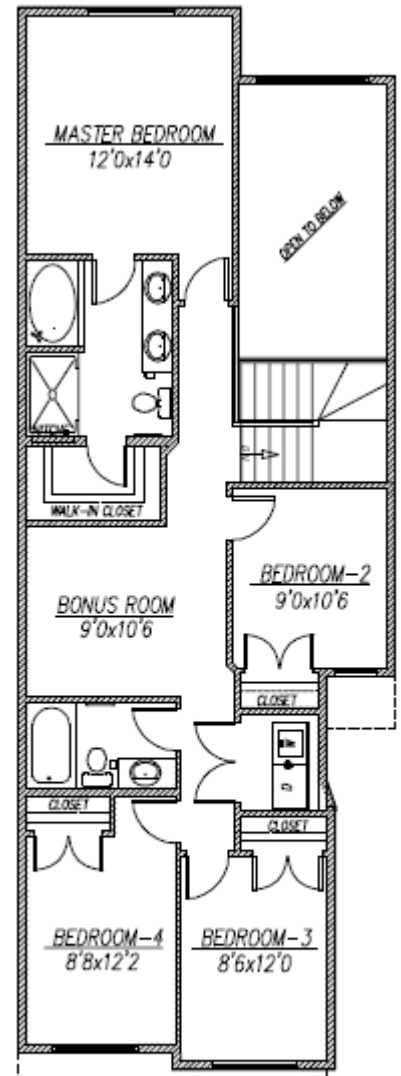

FEATURES:

- 9' ceiling height
- Main floor bedroom and full bathroom
- Double garage attached
- Two-tone kitchen cabinets to ceiling
- Quartz countertops
- LVP flooring on main floor

NOTES:

Emerald

1847 SQFT | 5  3 