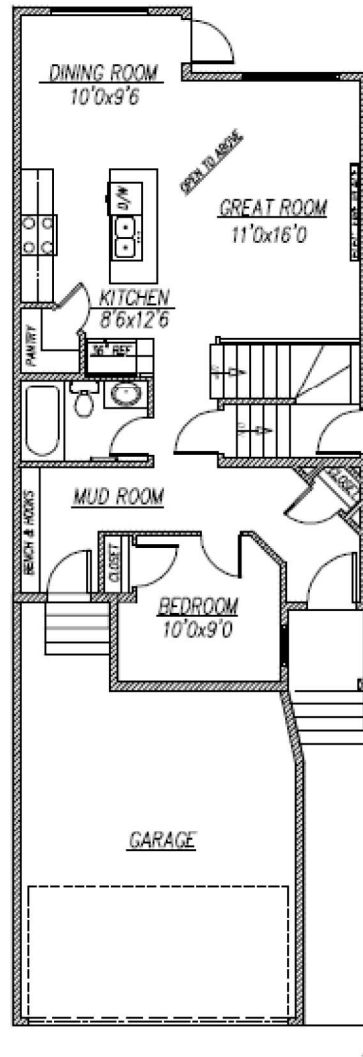

FEATURES:

- 9' ceiling height
- Main floor bedroom and full bathroom
- Double garage attached
- Two-tone kitchen cabinets to ceiling
- Quartz countertops
- LVP flooring on main floor

NOTES:

Victoria

1750 SQFT | 4  3 